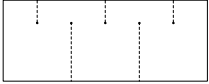

ZEITRAUM

BUTTON Panel

Design by Formstelle, 2022

Technische Daten // *Technical Data*

BUTTON Panel

h ca. 84, 110

t/d ca. 8

b/w ca. 112, 132, 152, 172, 192, 212